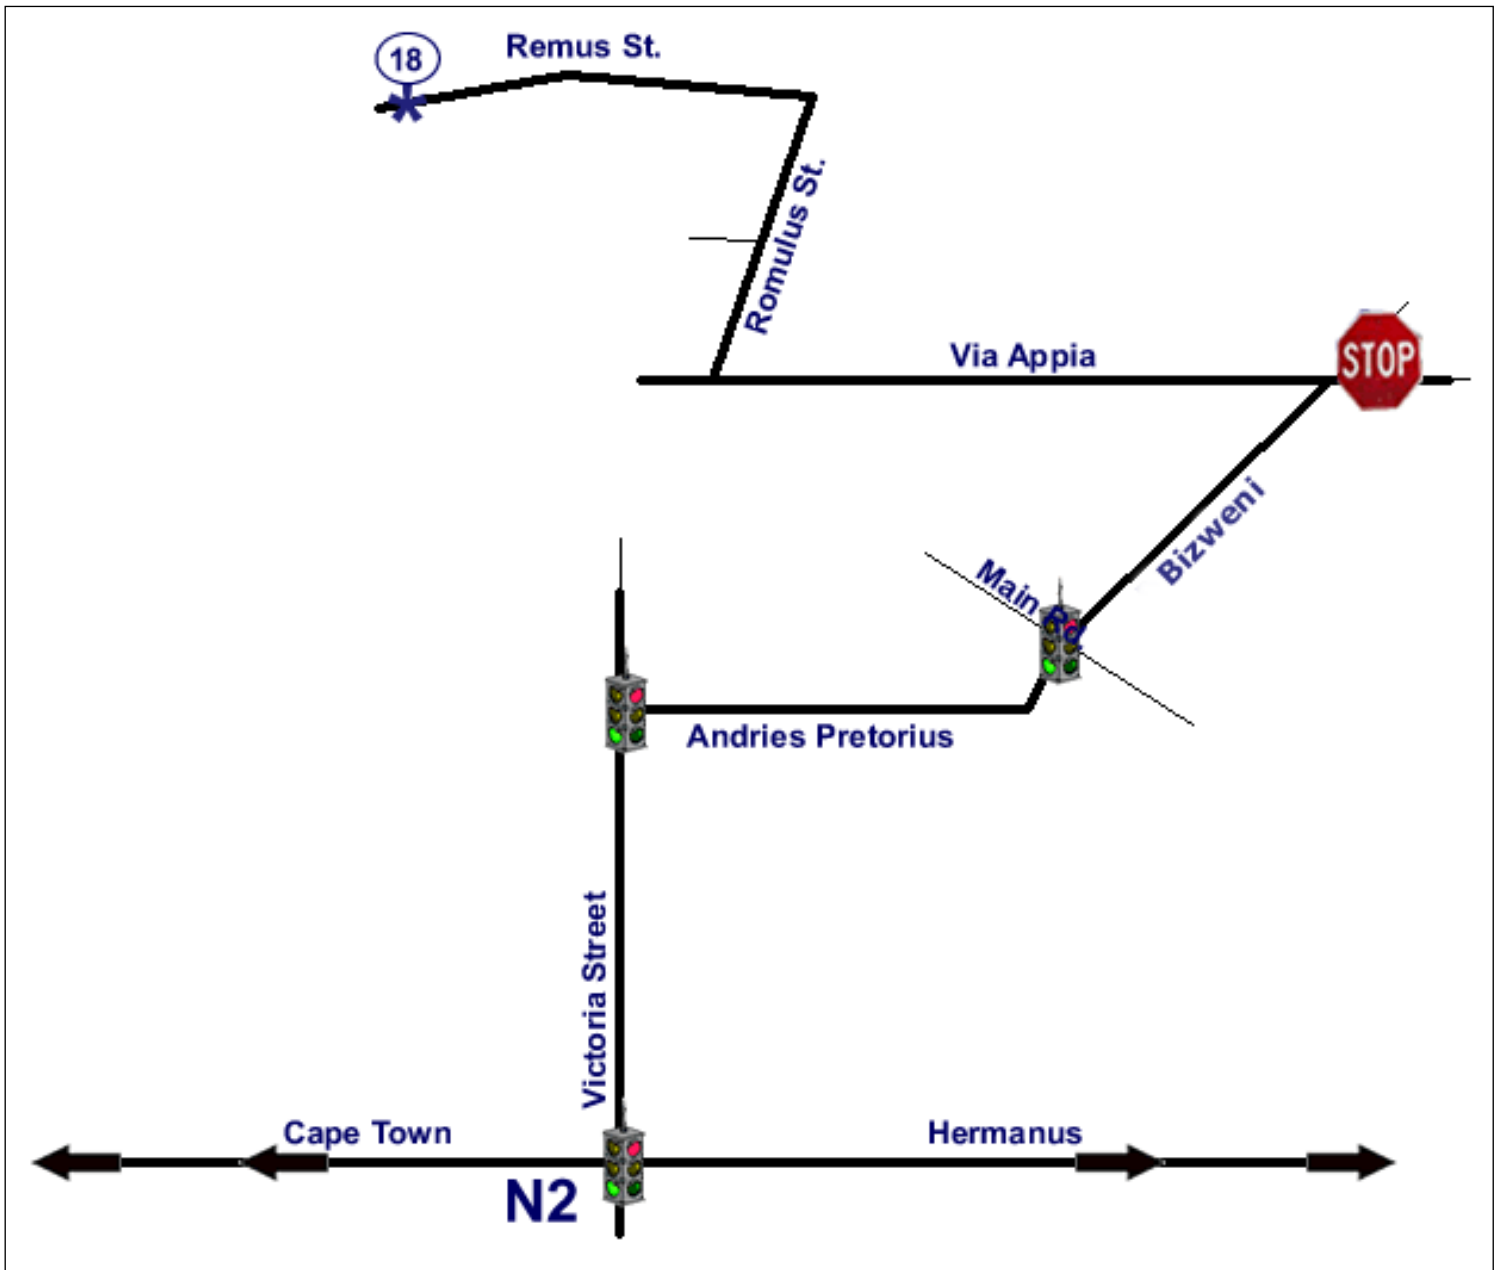

REMUS HOUSE GUEST HOUSE DIRECTIONS

- Travelling on the N2 from Cape Town or the garden route.
- Take the exit ` to Victoria Street` at the transformer station.
- To the 3. Traffic light crossing `Andries Pretorius Street` (Ford garage) turn right and follow the road up to the next traffic light.
- Cross the Main Road, now are you on Bizweni Avenue.
- Continue straight forward up to the stop sign at the Schapenberg Estate.
- Turn left into the via Appia,
- Then right into the Romulus the Street up and the 2 road
- Turn left into Remus Street.
- "Remus House" can be found on the right side of the road, Number 18.

!!! Street names in Somerset west are marked on the pavement!!!